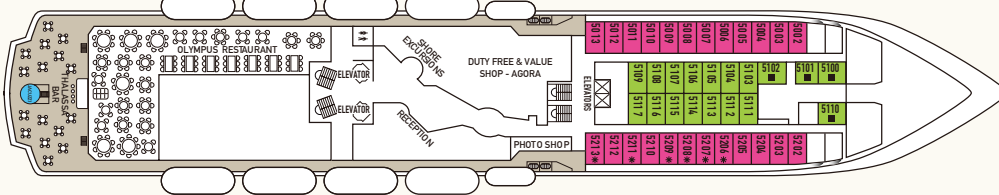

SHIP SPECIFICATIONS

Tonnage	25.611
Length	162 m
Breadth	25,6 m
Draught	6,10 m
Cruising Speed	17 knots
Passenger Decks	9
Elevators	4
Stabilizers	YES
Electric Current	110 - 220V C
Classification Society	DNV GL

DECK 10

DECK 9

DECK 8

DECK 7

DECK 6

DECK 5

DECK 4

DECK 3

DECK 2