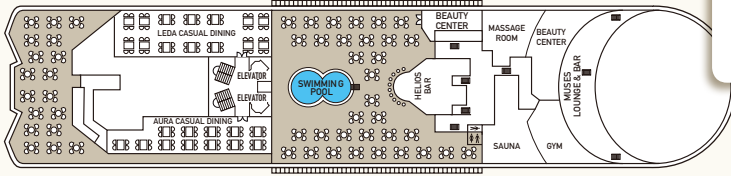

Category	Deck	Description	Number of cabins
Inside Cabins			
IA	3	2 lower beds, 3rd/4th berth, bathroom with shower	31
IB	4 / 5	2 lower beds, 3rd/4th berth, bathroom with shower	64
IC	6 / 7	2 lower beds, 3rd/4th berth, bathroom with shower	68
Outside Cabins			
XA	2	2 lower beds, 3rd/4th berth, bathroom with shower	21
XBO	6	2 lower beds, 3rd/4th berth, bathroom with shower (obstructed view)	38
XB	3 / 5 / 6	2 lower beds, bathroom with shower	33
XC	3 / 4	2 lower beds, 3rd/4th berth, 1 sofa bed, bathroom with shower	126
XD	6 / 7	2 lower beds, 3rd/4th berth, 1 sofa bed, bathroom with shower	40
Suites			
SBJ Junior Balcony Suite	6 / 7	2 lower beds, 1 sofa bed, bathroom with shower (balcony)	43
S Suite	6	2 lower beds, 1 sofa bed, bathroom with shower	6
SB Balcony Suite	7	2 lower beds, 1 sofa bed, bathroom with shower (balcony)	8
SG Grand Suite	6	2 lower beds, 1 sofa bed, bathroom with bathtub and shower (large balcony with private whirlpool bath)	2

CABIN AMENITIES

All cabins are equipped with air condition, telephone, hair dryer, safety deposit box and TV. All Suites have refrigerated mini bar.

SYMBOL LEGEND

- none 2 lower beds
- 1 lower bed + 1 upper bed
- ▲ 2 lower beds + 1 upper bed
- 2 lower beds + 2 upper beds
- ★ 2 lower beds + sofa
- ★ 2 lower beds + 2 upper beds + sofa
- * Suitable for wheelchairs
- ◇ Connected Cabins
- Cabins with bathtub
- ◡ Cabins with portholes
- ◡ Cabins with obstructed view

DECK 10

DECK 9

DECK 8

DECK 7

DECK 6

DECK 5

DECK 4

DECK 3