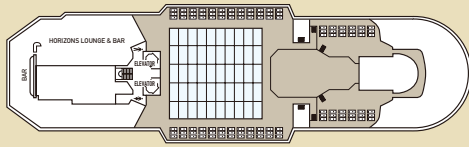

SYMBOL LEGEND

- none 2 lower beds
- 1 lower bed + 1 upper bed
- ▲ 2 lower beds + 1 upper bed
- 2 lower beds + 2 upper beds
- ★ 2 lower beds + sofa
- ★ 2 lower beds + 2 upper beds + sofa
- Suitable for wheelchairs
- Connected Cabins
- Cabins with bathtub
- ◡ Cabins with portholes
- ◡ Cabins with obstructed view

DECK 10