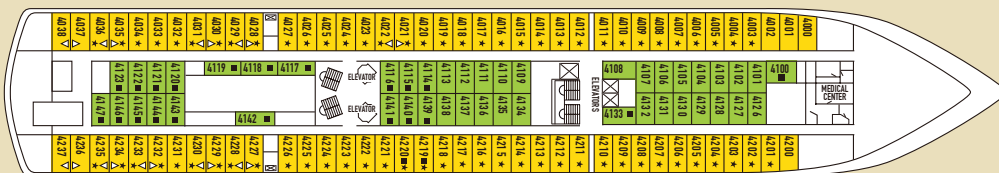

Category	Deck	Description	Number of cabins
Inside Cabins			
IA	3	2 lower beds, 3rd/4th berth, bathroom with shower	31
IB	4 / 5	2 lower beds, 3rd/4th berth, bathroom with shower	64
IC	6 / 7	2 lower beds, 3rd/4th berth, bathroom with shower	68
Outside Cabins			
XA	2	2 lower beds, 3rd/4th berth, bathroom with shower	21
XBO	6	2 lower beds, 3rd/4th berth, bathroom with shower (obstructed view)	38
XB	3 / 5 / 6	2 lower beds, bathroom with shower	33
XC	3 / 4	2 lower beds, 3rd/4th berth, 1 sofa bed, bathroom with shower	126
XD	6 / 7	2 lower beds, 3rd/4th berth, 1 sofa bed, bathroom with shower	40
Suites			
SBJ Junior Balcony Suite	6 / 7	2 lower beds, 1 sofa bed, bathroom with shower (balcony)	43
S Suite	6	2 lower beds, 1 sofa bed, bathroom with shower	6
SB Balcony Suite	7	2 lower beds, 1 sofa bed, bathroom with shower (balcony)	8
SG Grand Suite	6	2 lower beds, 1 sofa bed, bathroom with bathtub and shower (large balcony with private whirlpool bath)	2

SHIP SPECIFICATIONS

Tonnage	25.611
Length	162 m
Breadth	25,6 m
Draught	6,10 m
Cruising Speed	17 knots
Passenger Decks	9
Elevators	4
Stabilizers	YES
Electric Current	110 - 220V C
Classification Society	DNV GL

DECK 10

DECK 9

DECK 8

DECK 7

DECK 6

DECK 5

DECK 4

DECK 3