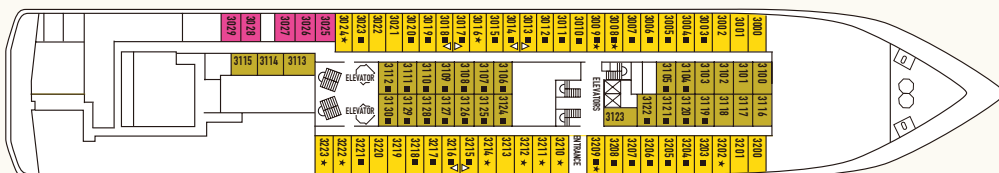

CABIN AMENITIES

All cabins are equipped with air condition, telephone, hair dryer, safety deposit box and TV. All Suites have refrigerated mini bar.

SYMBOL LEGEND

- none 2 lower beds
- 1 lower bed + 1 upper bed
- ▲ 2 lower beds + 1 upper bed
- 2 lower beds + 2 upper beds
- ★ 2 lower beds + sofa
- ★ 2 lower beds + 2 upper beds + sofa
- * Suitable for wheelchairs
- ◇ Connected Cabins
- Cabins with bathtub
- ◡ Cabins with portholes
- ◡ Cabins with obstructed view

DECK 10

DECK 9

DECK 8

DECK 7

DECK 6

DECK 5

DECK 4

DECK 3