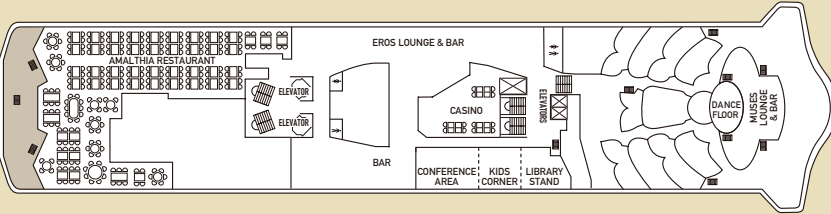

Category	Deck	Description	Number of cabins
Inside Cabins			
IA	3	2 lower beds, 3rd/4th berth, bathroom with shower	31
IB	4 / 5	2 lower beds, 3rd/4th berth, bathroom with shower	64
IC	6 / 7	2 lower beds, 3rd/4th berth, bathroom with shower	68
Outside Cabins			
XA	2	2 lower beds, 3rd/4th berth, bathroom with shower	21
XBO	6	2 lower beds, 3rd/4th berth, bathroom with shower (obstructed view)	38
XB	3 / 5 / 6	2 lower beds, bathroom with shower	33
XC	3 / 4	2 lower beds, 3rd/4th berth, 1 sofa bed, bathroom with shower	126
XD	6 / 7	2 lower beds, 3rd/4th berth, 1 sofa bed, bathroom with shower	40
Suites			
SBJ Junior Balcony Suite	6 / 7	2 lower beds, 1 sofa bed, bathroom with shower (balcony)	43
S Suite	6	2 lower beds, 1 sofa bed, bathroom with shower	6
SB Balcony Suite	7	2 lower beds, 1 sofa bed, bathroom with shower (balcony)	8
SG Grand Suite	6	2 lower beds, 1 sofa bed, bathroom with bathtub and shower (large balcony with private whirlpool bath)	2

CABIN AMENITIES

All cabins are equipped with air condition, telephone, hair dryer, safety deposit box and TV. All Suites have refrigerated mini bar.

SYMBOL LEGEND

- none 2 lower beds
- 1 lower bed + 1 upper bed
- ▲ 2 lower beds + 1 upper bed
- 2 lower beds + 2 upper beds
- ★ 2 lower beds + sofa
- ★ 2 lower beds + 2 upper beds + sofa
- * Suitable for wheelchairs
- ◇ Connected Cabins
- Cabins with bathtub
- ◡ Cabins with portholes
- ◡ Cabins with obstructed view

DECK 10

DECK 9

DECK 8

DECK 7

DECK 6

DECK 5

DECK 4

DECK 3