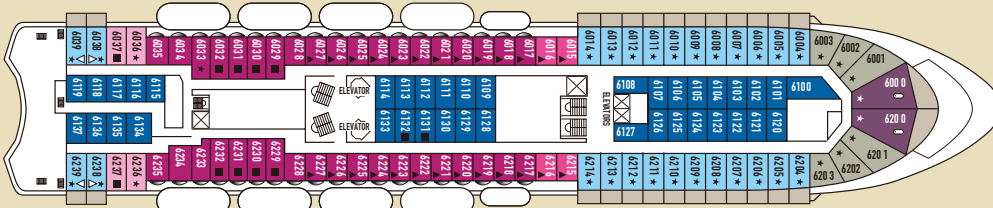

Category	Deck	Description	Number of cabins
Inside Cabins			
IA	3	2 lower beds, 3rd/4th berth, bathroom with shower	31
IB	4 / 5	2 lower beds, 3rd/4th berth, bathroom with shower	64
IC	6 / 7	2 lower beds, 3rd/4th berth, bathroom with shower	68
Outside Cabins			
XA	2	2 lower beds, 3rd/4th berth, bathroom with shower	21
XBO	6	2 lower beds, 3rd/4th berth, bathroom with shower (obstructed view)	38
XB	3 / 5 / 6	2 lower beds, bathroom with shower	33
XC	3 / 4	2 lower beds, 3rd/4th berth, 1 sofa bed, bathroom with shower	126
XD	6 / 7	2 lower beds, 3rd/4th berth, 1 sofa bed, bathroom with shower	40
Suites			
SBJ Junior Balcony Suite	6 / 7	2 lower beds, 1 sofa bed, bathroom with shower (balcony)	43
S Suite	6	2 lower beds, 1 sofa bed, bathroom with shower	6
SB Balcony Suite	7	2 lower beds, 1 sofa bed, bathroom with shower (balcony)	8
SG Grand Suite	6	2 lower beds, 1 sofa bed, bathroom with bathtub and shower (large balcony with private whirlpool bath)	2

SHIP SPECIFICATIONS

Tonnage	25.611
Length	162 m
Breadth	25,6 m
Draught	6,10 m
Cruising Speed	17 knots
Passenger Decks	9
Elevators	4
Stabilizers	YES
Electric Current	110 - 220V C
Classification Society	DNV GL

DECK 10

DECK 9

DECK 8

DECK 7

DECK 6

DECK 5

DECK 4

DECK 3

DECK 2