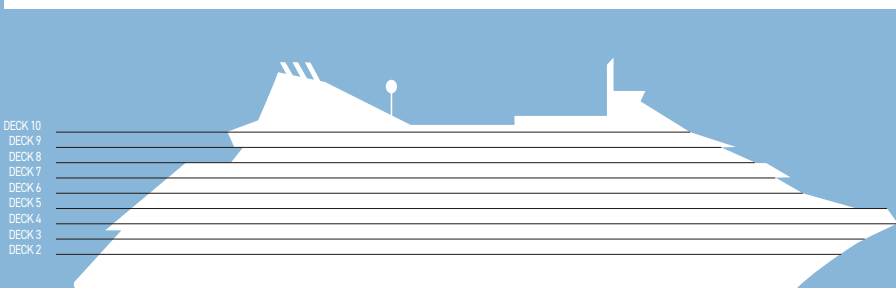

Celestyal Crystal

Suite

Deck Places to have a good meal

9	Leda Casual Dining - Aura Casual Dining
8	Amalthia Restaurant
5	Olympus Restaurant

Deck Places to have fun

10	Horizons Lounge & Bar
9	Helios Bar
8	Muses Lounge & Bar - Casino - Eros Lounge & Bar
5	Thalassa Bar

Deck Places to treat yourself

9	Beauty Center - Gym - Sauna - Swimming Pool
8	Conference Area - Kids Corner - Library Stand
5	Photo Shop - Duty Free & Value Shop - Agora - Shore Excursions - Reception - Jacuzzi
4	Medical Center

Category	Deck	Description	Number of cabins
Inside Cabins			
IA	3	2 lower beds, 3rd/4th berth, bathroom with shower	31
IB	4 / 5	2 lower beds, 3rd/4th berth, bathroom with shower	64
IC	6 / 7	2 lower beds, 3rd/4th berth, bathroom with shower	68
Outside Cabins			
XA	2	2 lower beds, 3rd/4th berth, bathroom with shower	21
XBO	6	2 lower beds, 3rd/4th berth, bathroom with shower (obstructed view)	38
XB	3 / 5 / 6	2 lower beds, bathroom with shower	33
XC	3 / 4	2 lower beds, 3rd/4th berth, 1 sofa bed, bathroom with shower	126
XD	6 / 7	2 lower beds, 3rd/4th berth, 1 sofa bed, bathroom with shower	40
Suites			
SBJ Junior Balcony Suite	6 / 7	2 lower beds, 1 sofa bed, bathroom with shower (balcony)	43
S Suite	6	2 lower beds, 1 sofa bed, bathroom with shower	6
SB Balcony Suite	7	2 lower beds, 1 sofa bed, bathroom with shower (balcony)	8
SG Grand Suite	6	2 lower beds, 1 sofa bed, bathroom with bathtub and shower (large balcony with private whirlpool bath)	2

SHIP SPECIFICATIONS

Tonnage	25.611
Length	162 m
Breadth	25,6 m
Draught	6,10 m
Cruising Speed	17 knots
Passenger Decks	9
Elevators	4
Stabilizers	YES
Electric Current	110 - 220V C
Classification Society	DNV GL

CABIN ACCOMMODATIONS

Total Outside Cabins	313
Out of which Balcony Suites	53
Total Inside Cabins	163
Total Cabins	480

CREW

Crew Members	406
Nationality of Officers	Hellenic & Int.
Nationality of Crew	European & Int.

CABIN AMENITIES

All cabins are equipped with air condition, telephone, hair dryer, safety deposit box and TV. All Suites have refrigerated mini bar.